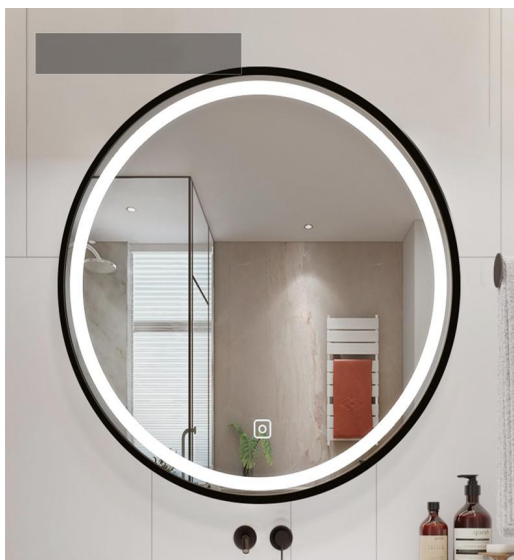

Item No. : **WS-10021**
Description : **LED Backlit Bathroom Mirror**

- WS-10021
- PIR Hand wave/Human body indication control
- 4mm/5mm copper-free mirror, Flat glass
- Size:φ50,φ60,φ70,φ80,φ90cm
- LED backlight-On/Off,Dimming,CCT Optional
- Anti-fogger, Optional
- Round PVC chassis&3mm PVC back board
- Waterproof 2835 LED strip high light 120 bead/meter
- CE Certification

Item No. : **WS-10022**
Description : **LED Backlit Frosted Bathroom Mirror**

- WS-10022
- Touch sensor control
- 4mm/5mm copper-free mirror, Flat glass
- Size:φ50,φ60,φ70,φ80,φ90cm
- LED backlight-On/Off,Dimming,CCT Optional
- Anti-fogger,Time&temperature Optional
- Round PVC chassis&3mm PVC back board
- Waterproof 2835 LED strip high light 120 bead/meter
- CE Certification
- Bluetooth speaker is Optional
- PIR Hand wave/Human body indication control Option

Item No. : **WS-10023**
Description : **LED Backlit Frosted Bathroom Mirror**

- WS-10023
- Touch sensor control
- 4mm/5mm copper-free mirror, Flat glass
- Size:φ50,φ60,φ70,φ80,φ90cm
- LED backlight-On/Off,Dimming,CCT Optional
- Anti-fogger,Time&temperature Optional
- Round PVC chassis&3mm PVC back board
- Waterproof 2835 LED strip high light 120 bead/meter
- CE Certification
- Bluetooth speaker is Optional
- PIR Hand wave/Human body indication control Option

Item No. : **WS-10024A WS-10024B**
Description : **LED Frosted Bathroom Mirror Black aluminum frame**

- WS-10024A
- Touch sensor control
- 4mm/5mm copper-free mirror, Flat glass
- Size:φ50,φ60,φ70,φ80,φ90cm
- LED -On/Off,Dimming,CCT Optional
- Anti-fogger,Time&temperature Optional
- Round PVC chassis&3mm PVC back board
- Waterproof 2835 LED strip high light 120 bead/meter
- CE Certification
- Bluetooth speaker is Optional
- PIR Hand wave/Human body indication control Option